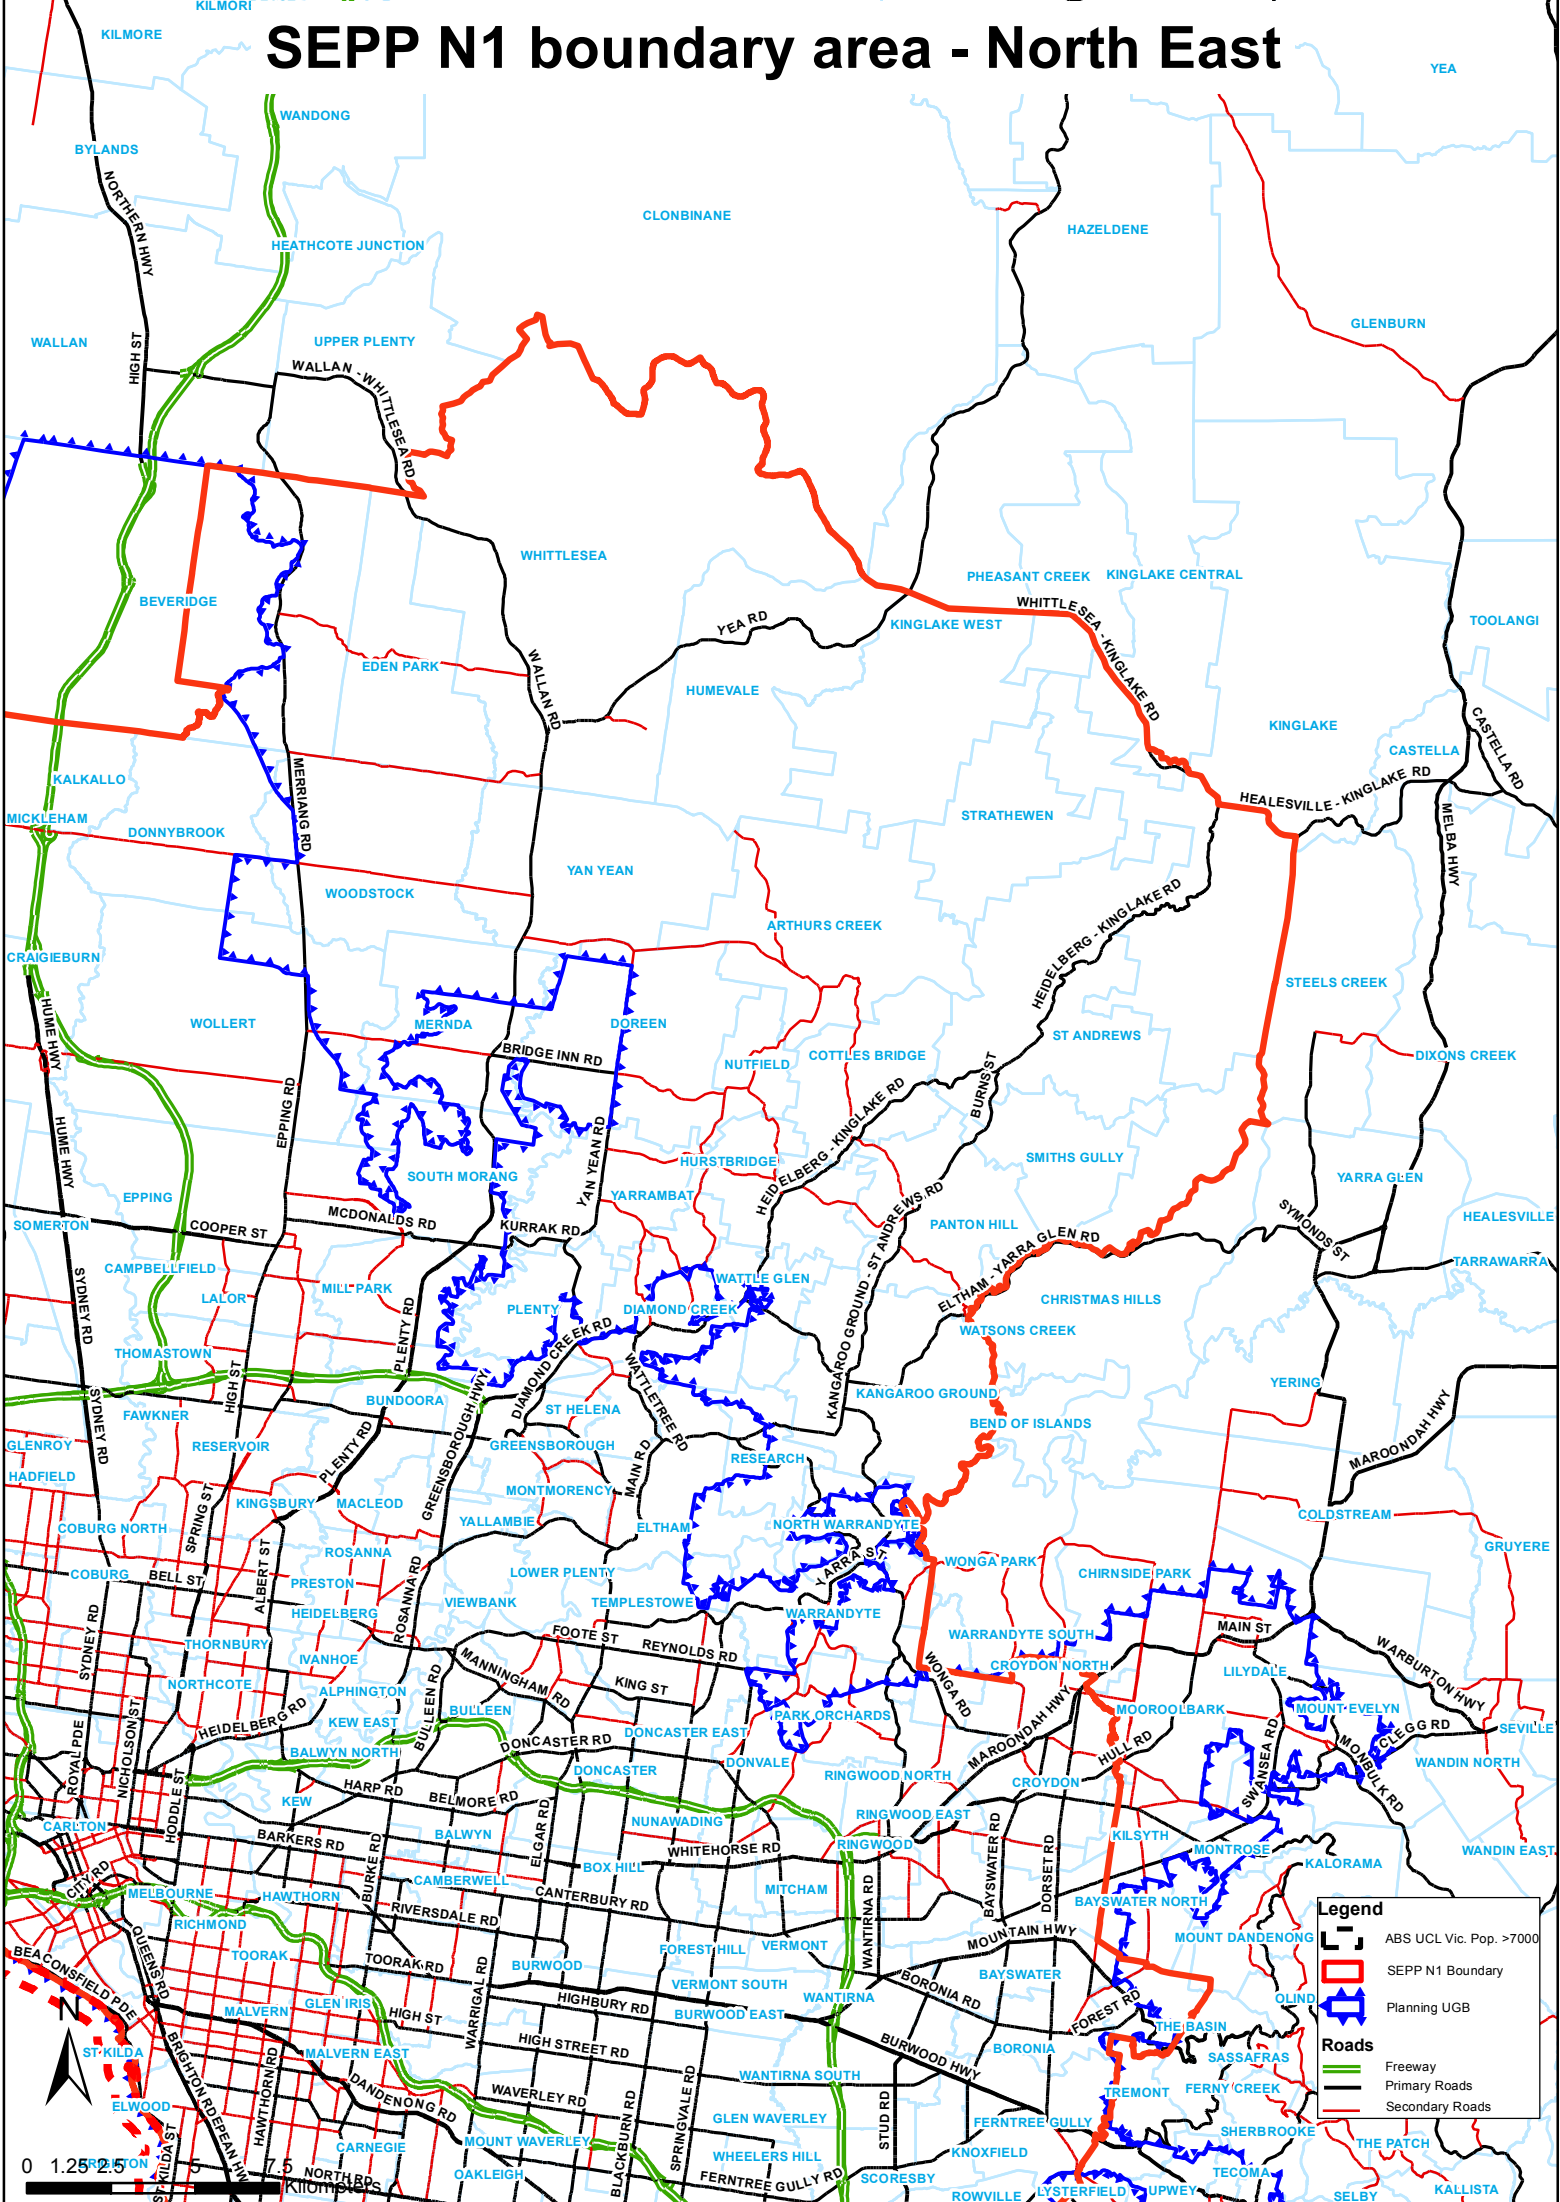

SEPP N1 boundary area - North East

Legend

- ABS UCL Vic. Pop. >7000
- SEPP N1 Boundary
- Planning UGB

Roads

- Freeway
- Primary Roads
- Secondary Roads