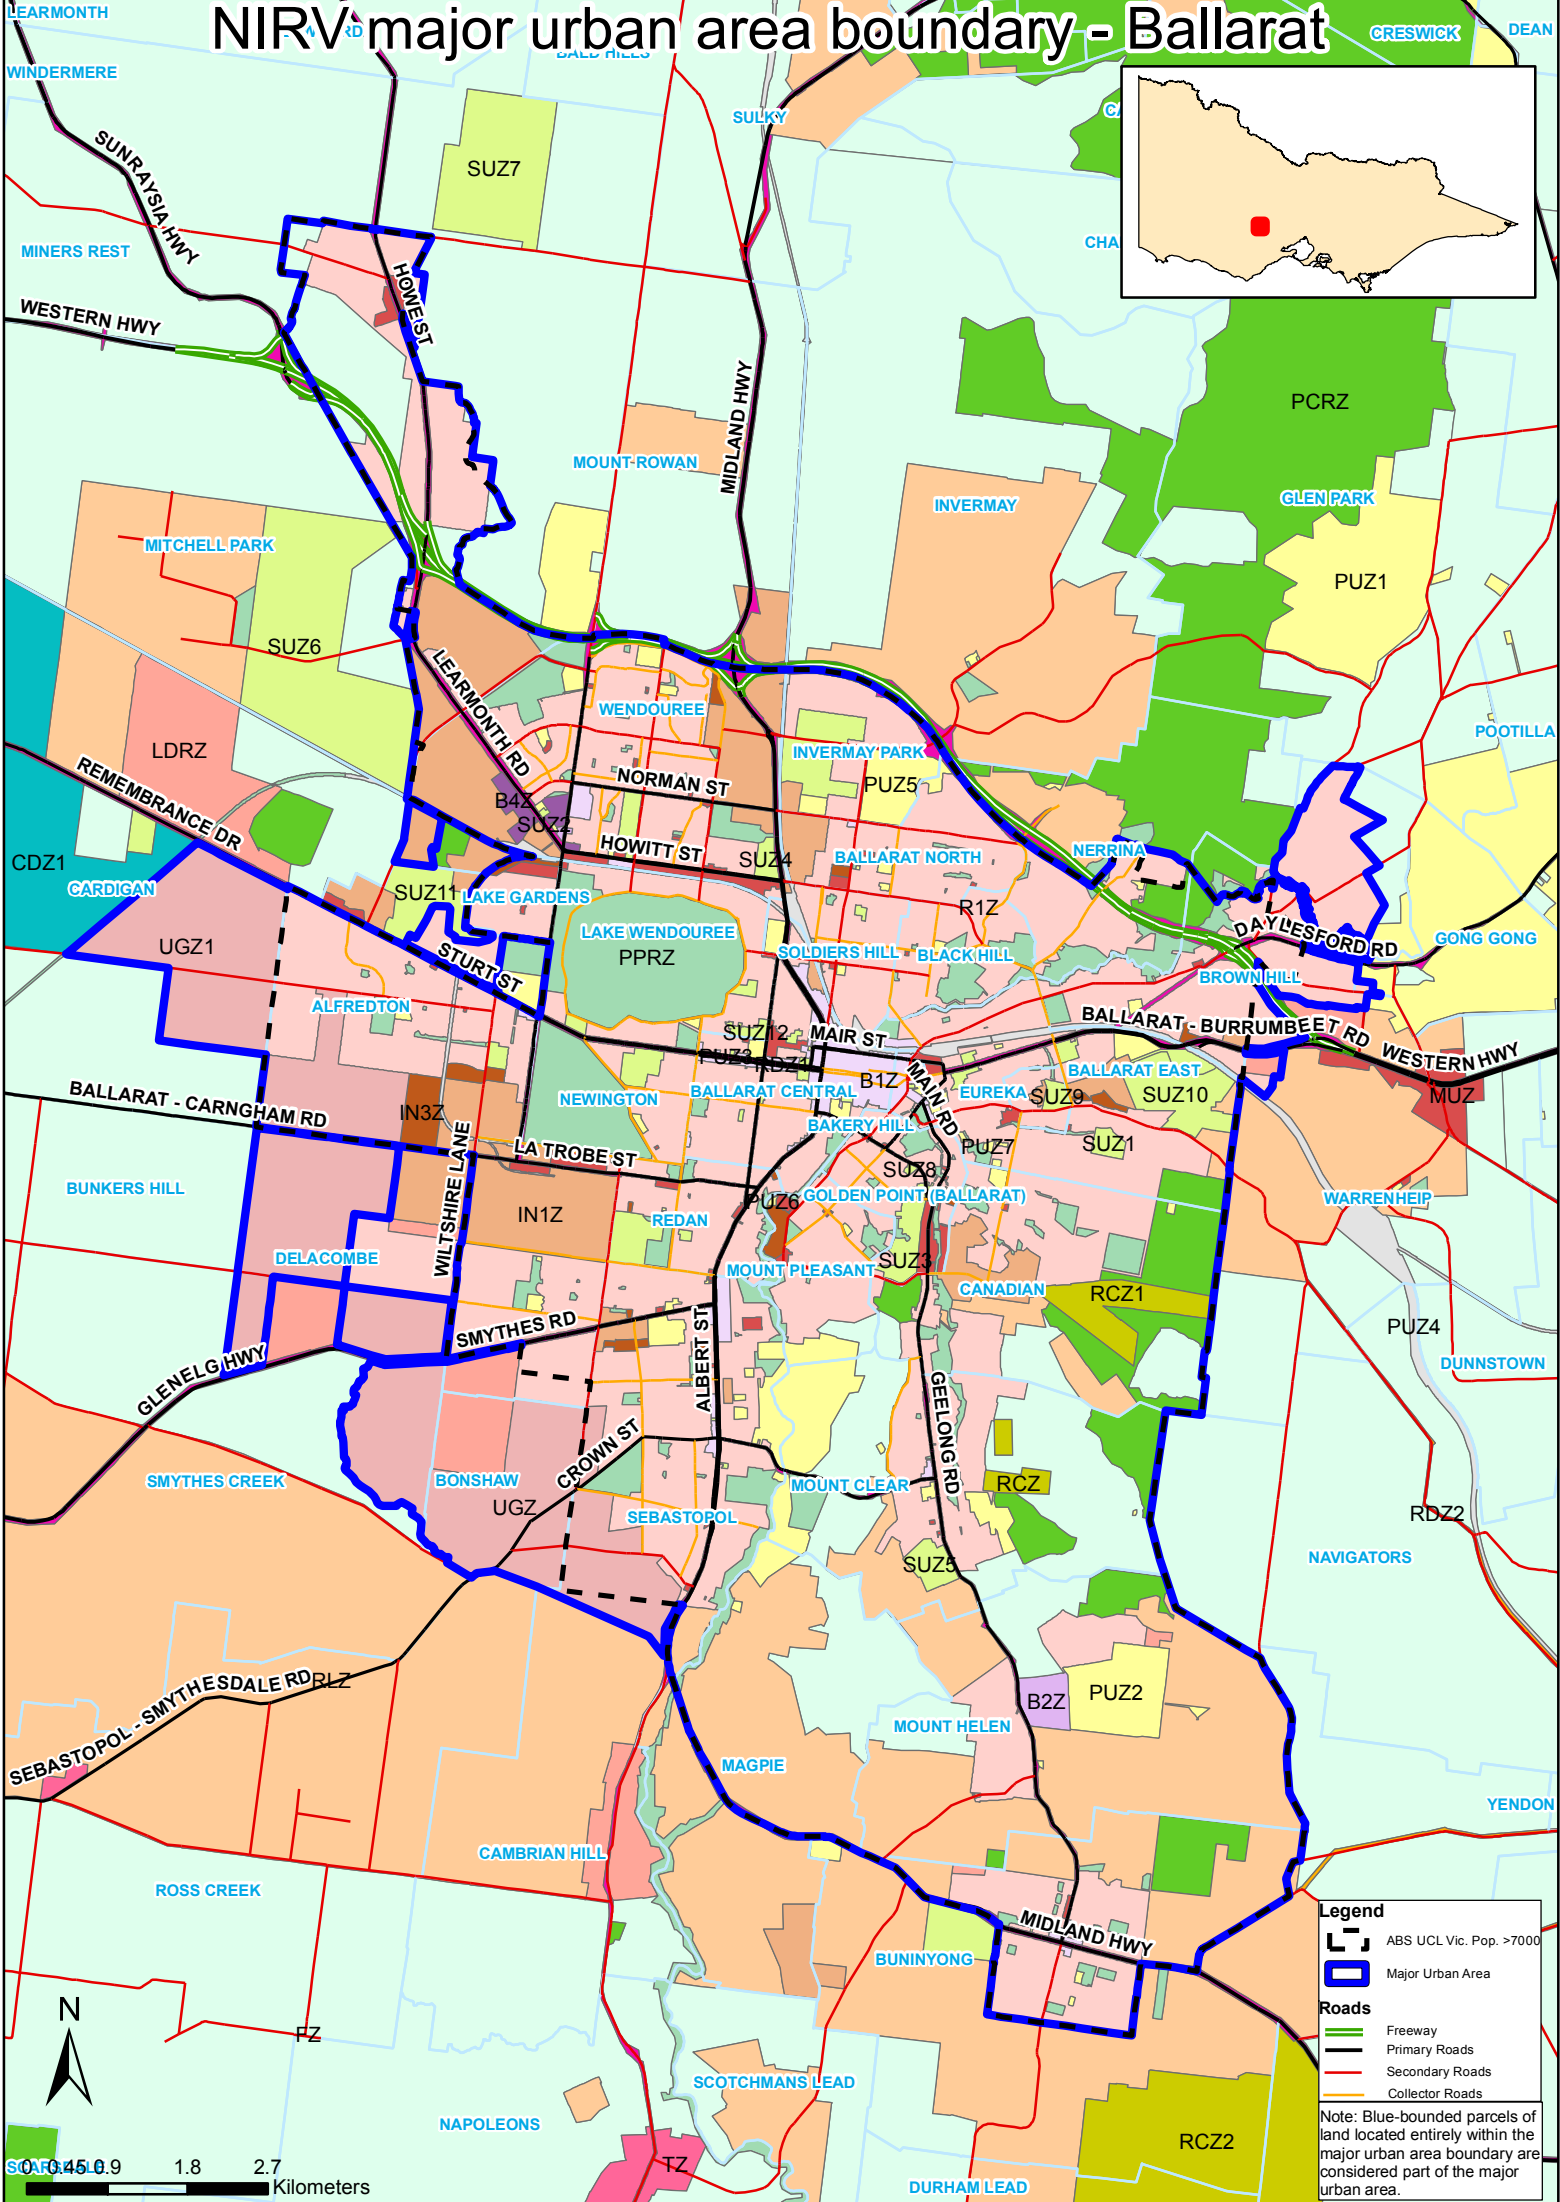

NIRV major urban area boundary - Ballarat

Legend

- ABS UCL Vic. Pop. >7000
- Major Urban Area
- Roads**
- Freeway
- Primary Roads
- Secondary Roads
- Collector Roads

Note: Blue-bounded parcels of land located entirely within the major urban area boundary are considered part of the major urban area.