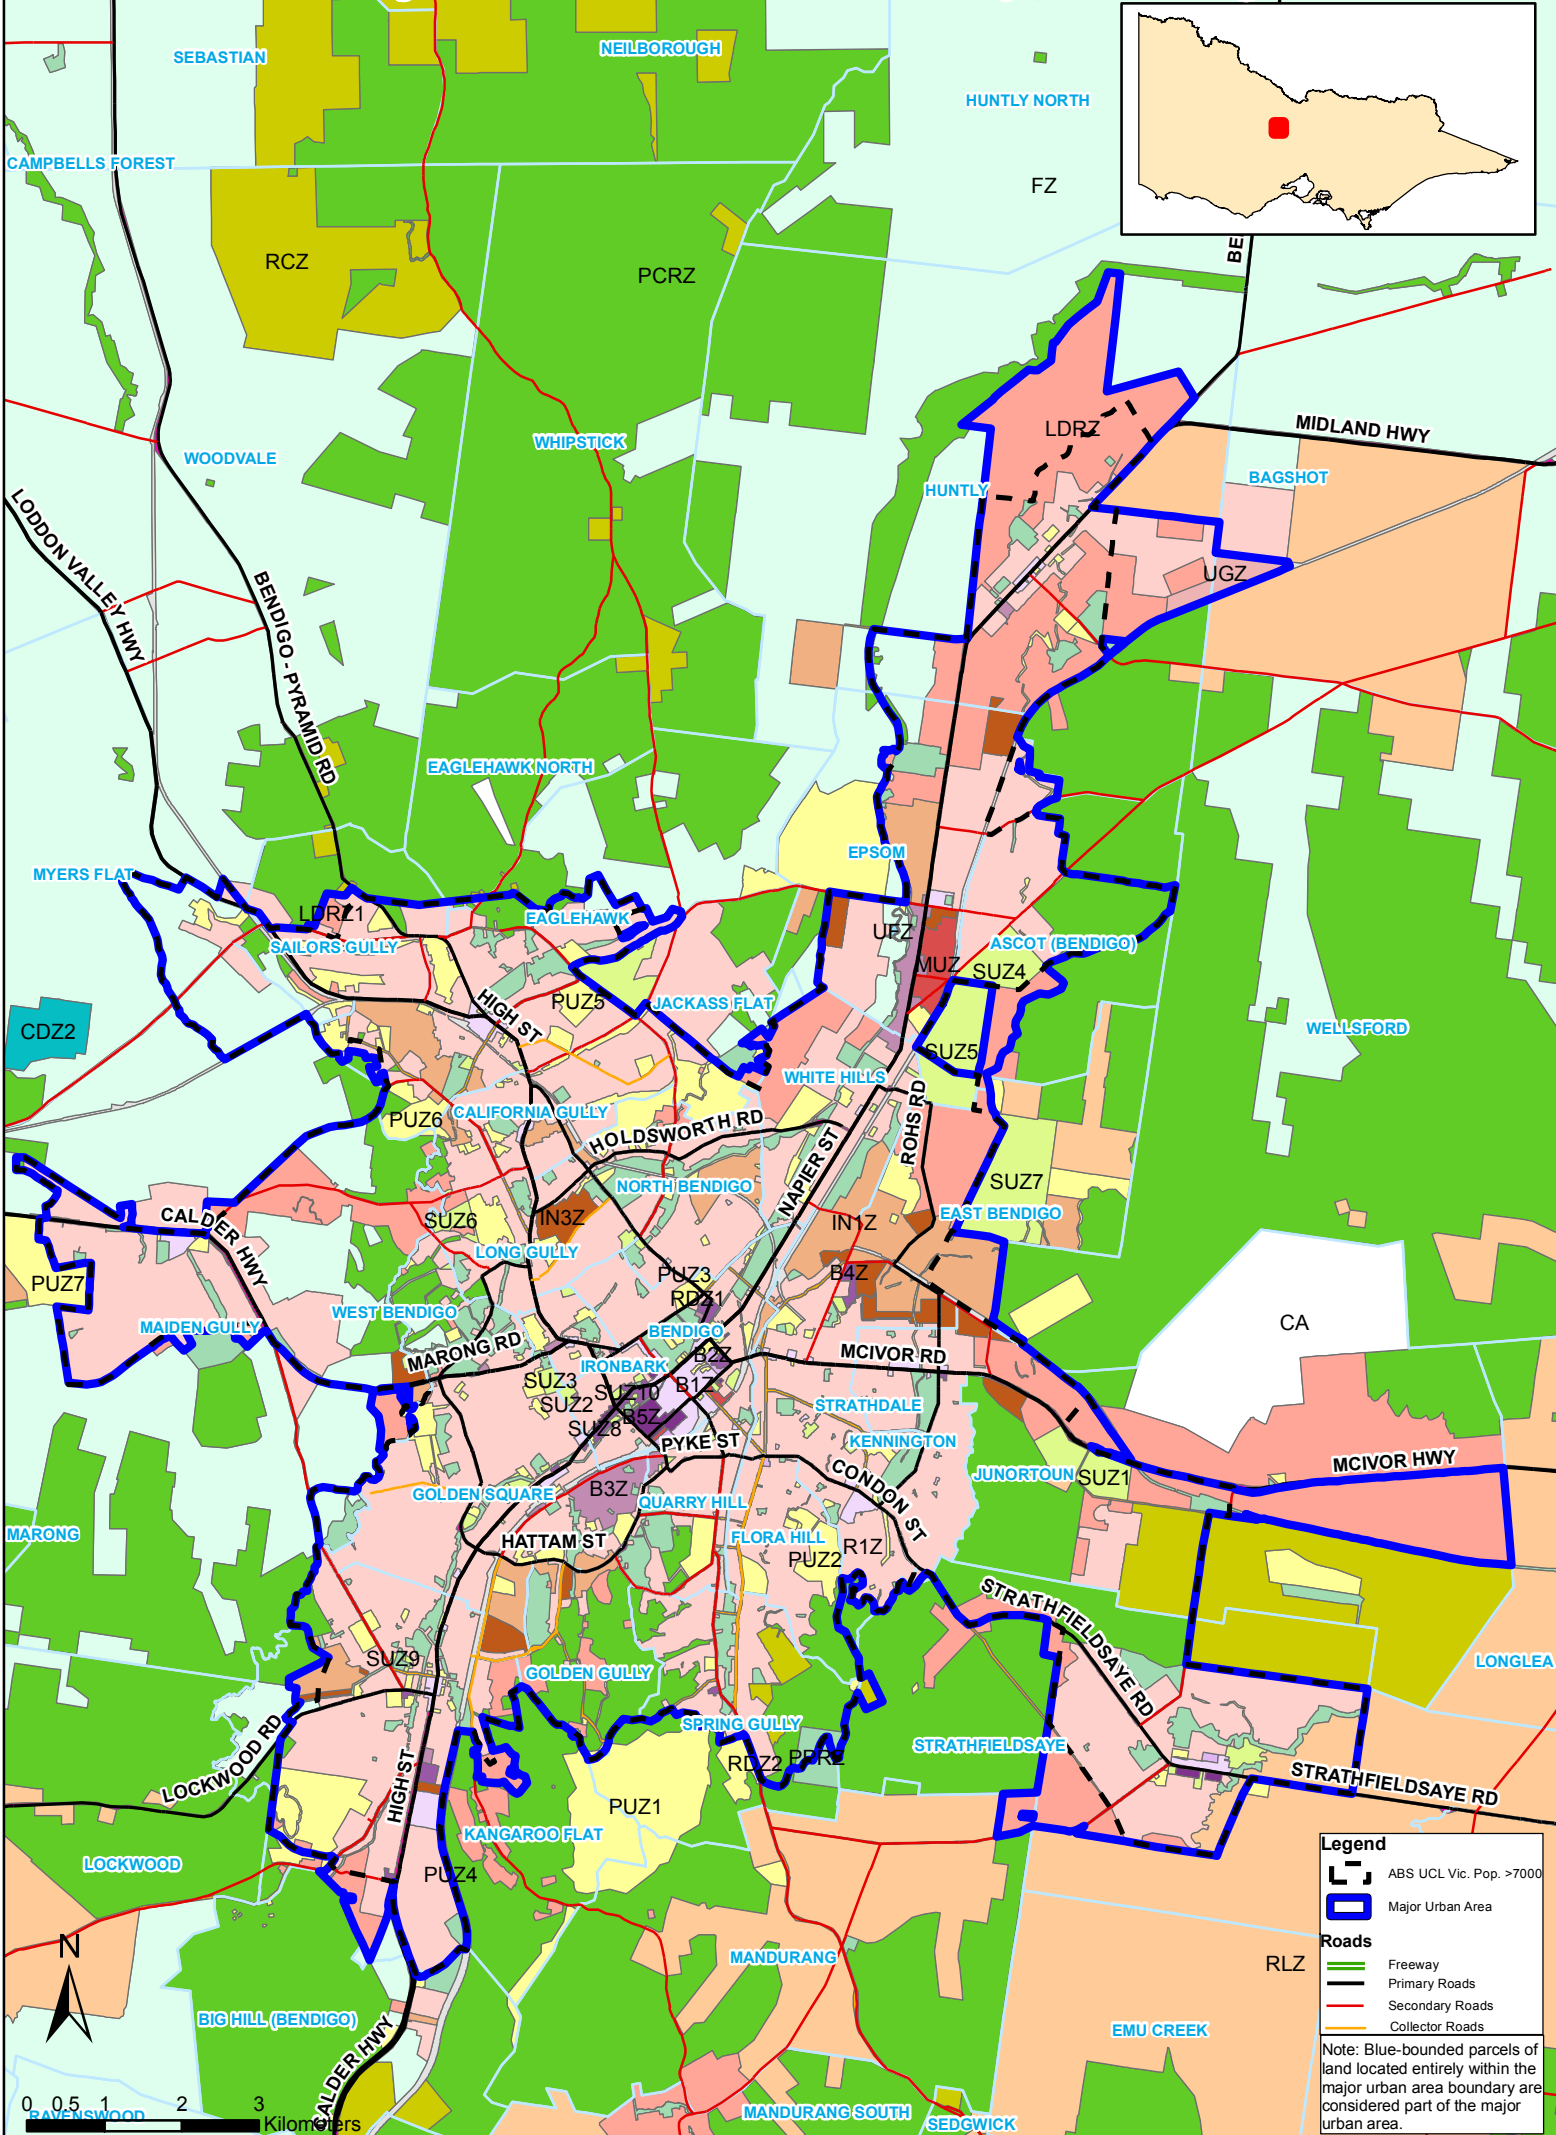

NIRV major urban area boundary - Bendigo

Legend

- ABS UCL Vic. Pop. >7000
- Major Urban Area

Roads

- Freeway
- Primary Roads
- Secondary Roads
- Collector Roads

Note: Blue-bounded parcels of land located entirely within the major urban area boundary are considered part of the major urban area.

0 0.5 1 2 3 Kilometers