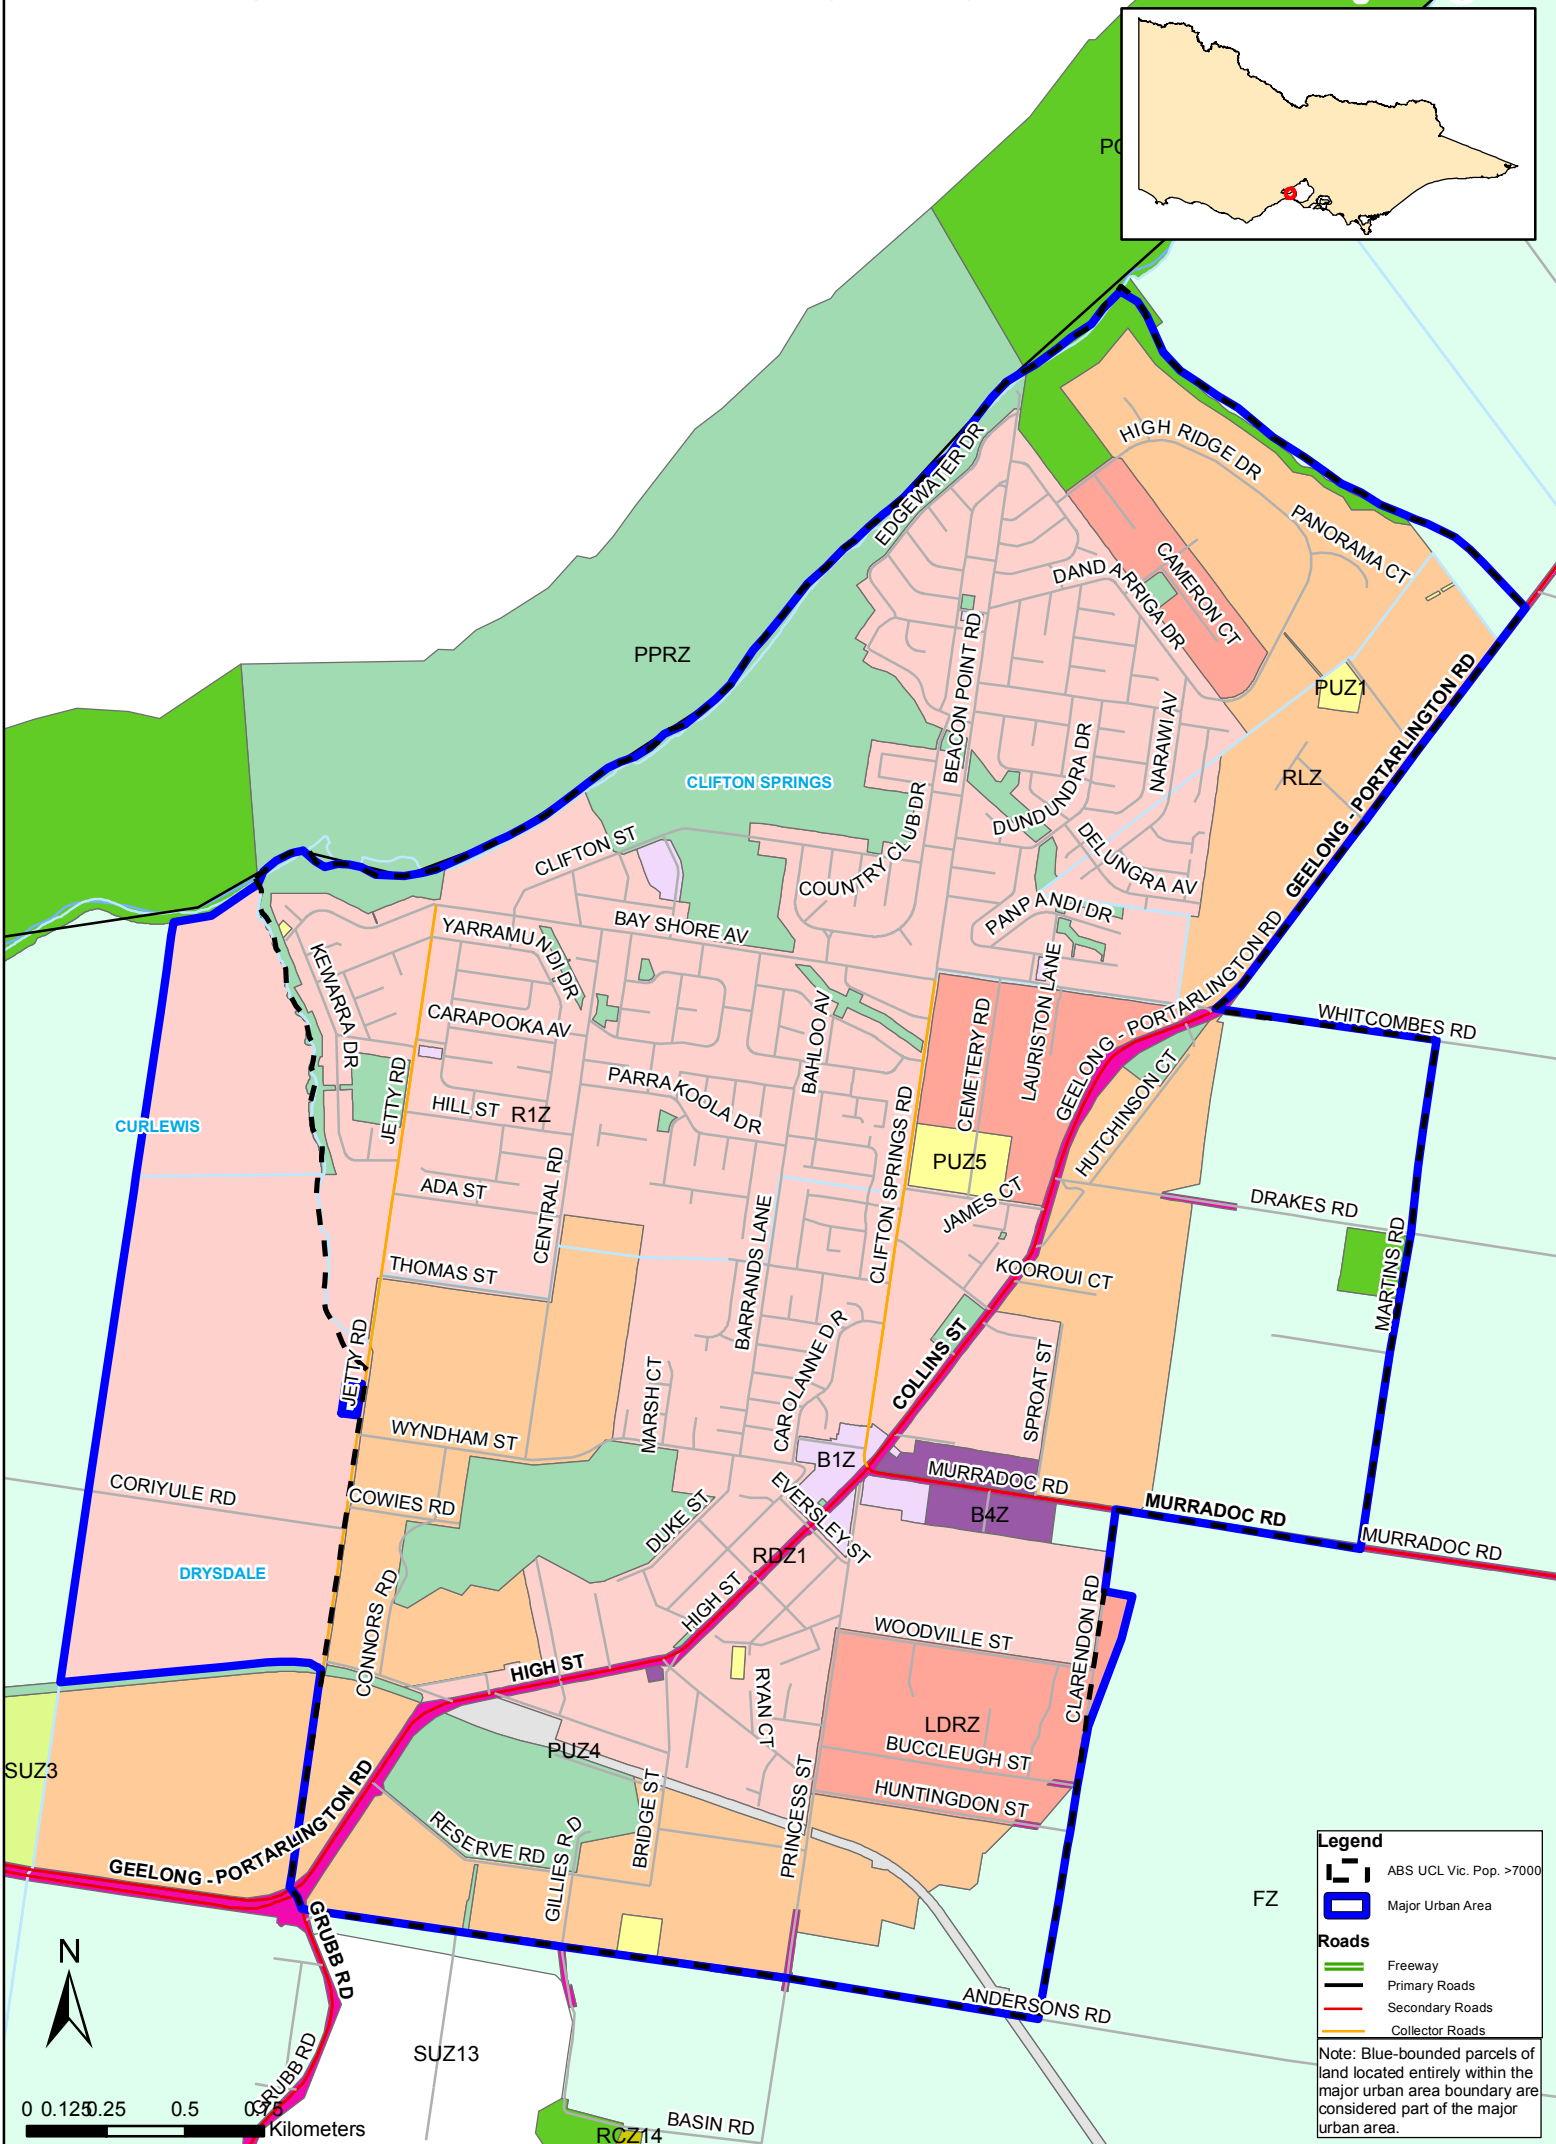

NIRV major urban area boundary - Drysdale-Clifton Springs

Legend

- ABS UCL Vic. Pop. >7000
- Major Urban Area

Roads

- Freeway
- Primary Roads
- Secondary Roads
- Collector Roads

Note: Blue-bounded parcels of land located entirely within the major urban area boundary are considered part of the major urban area.