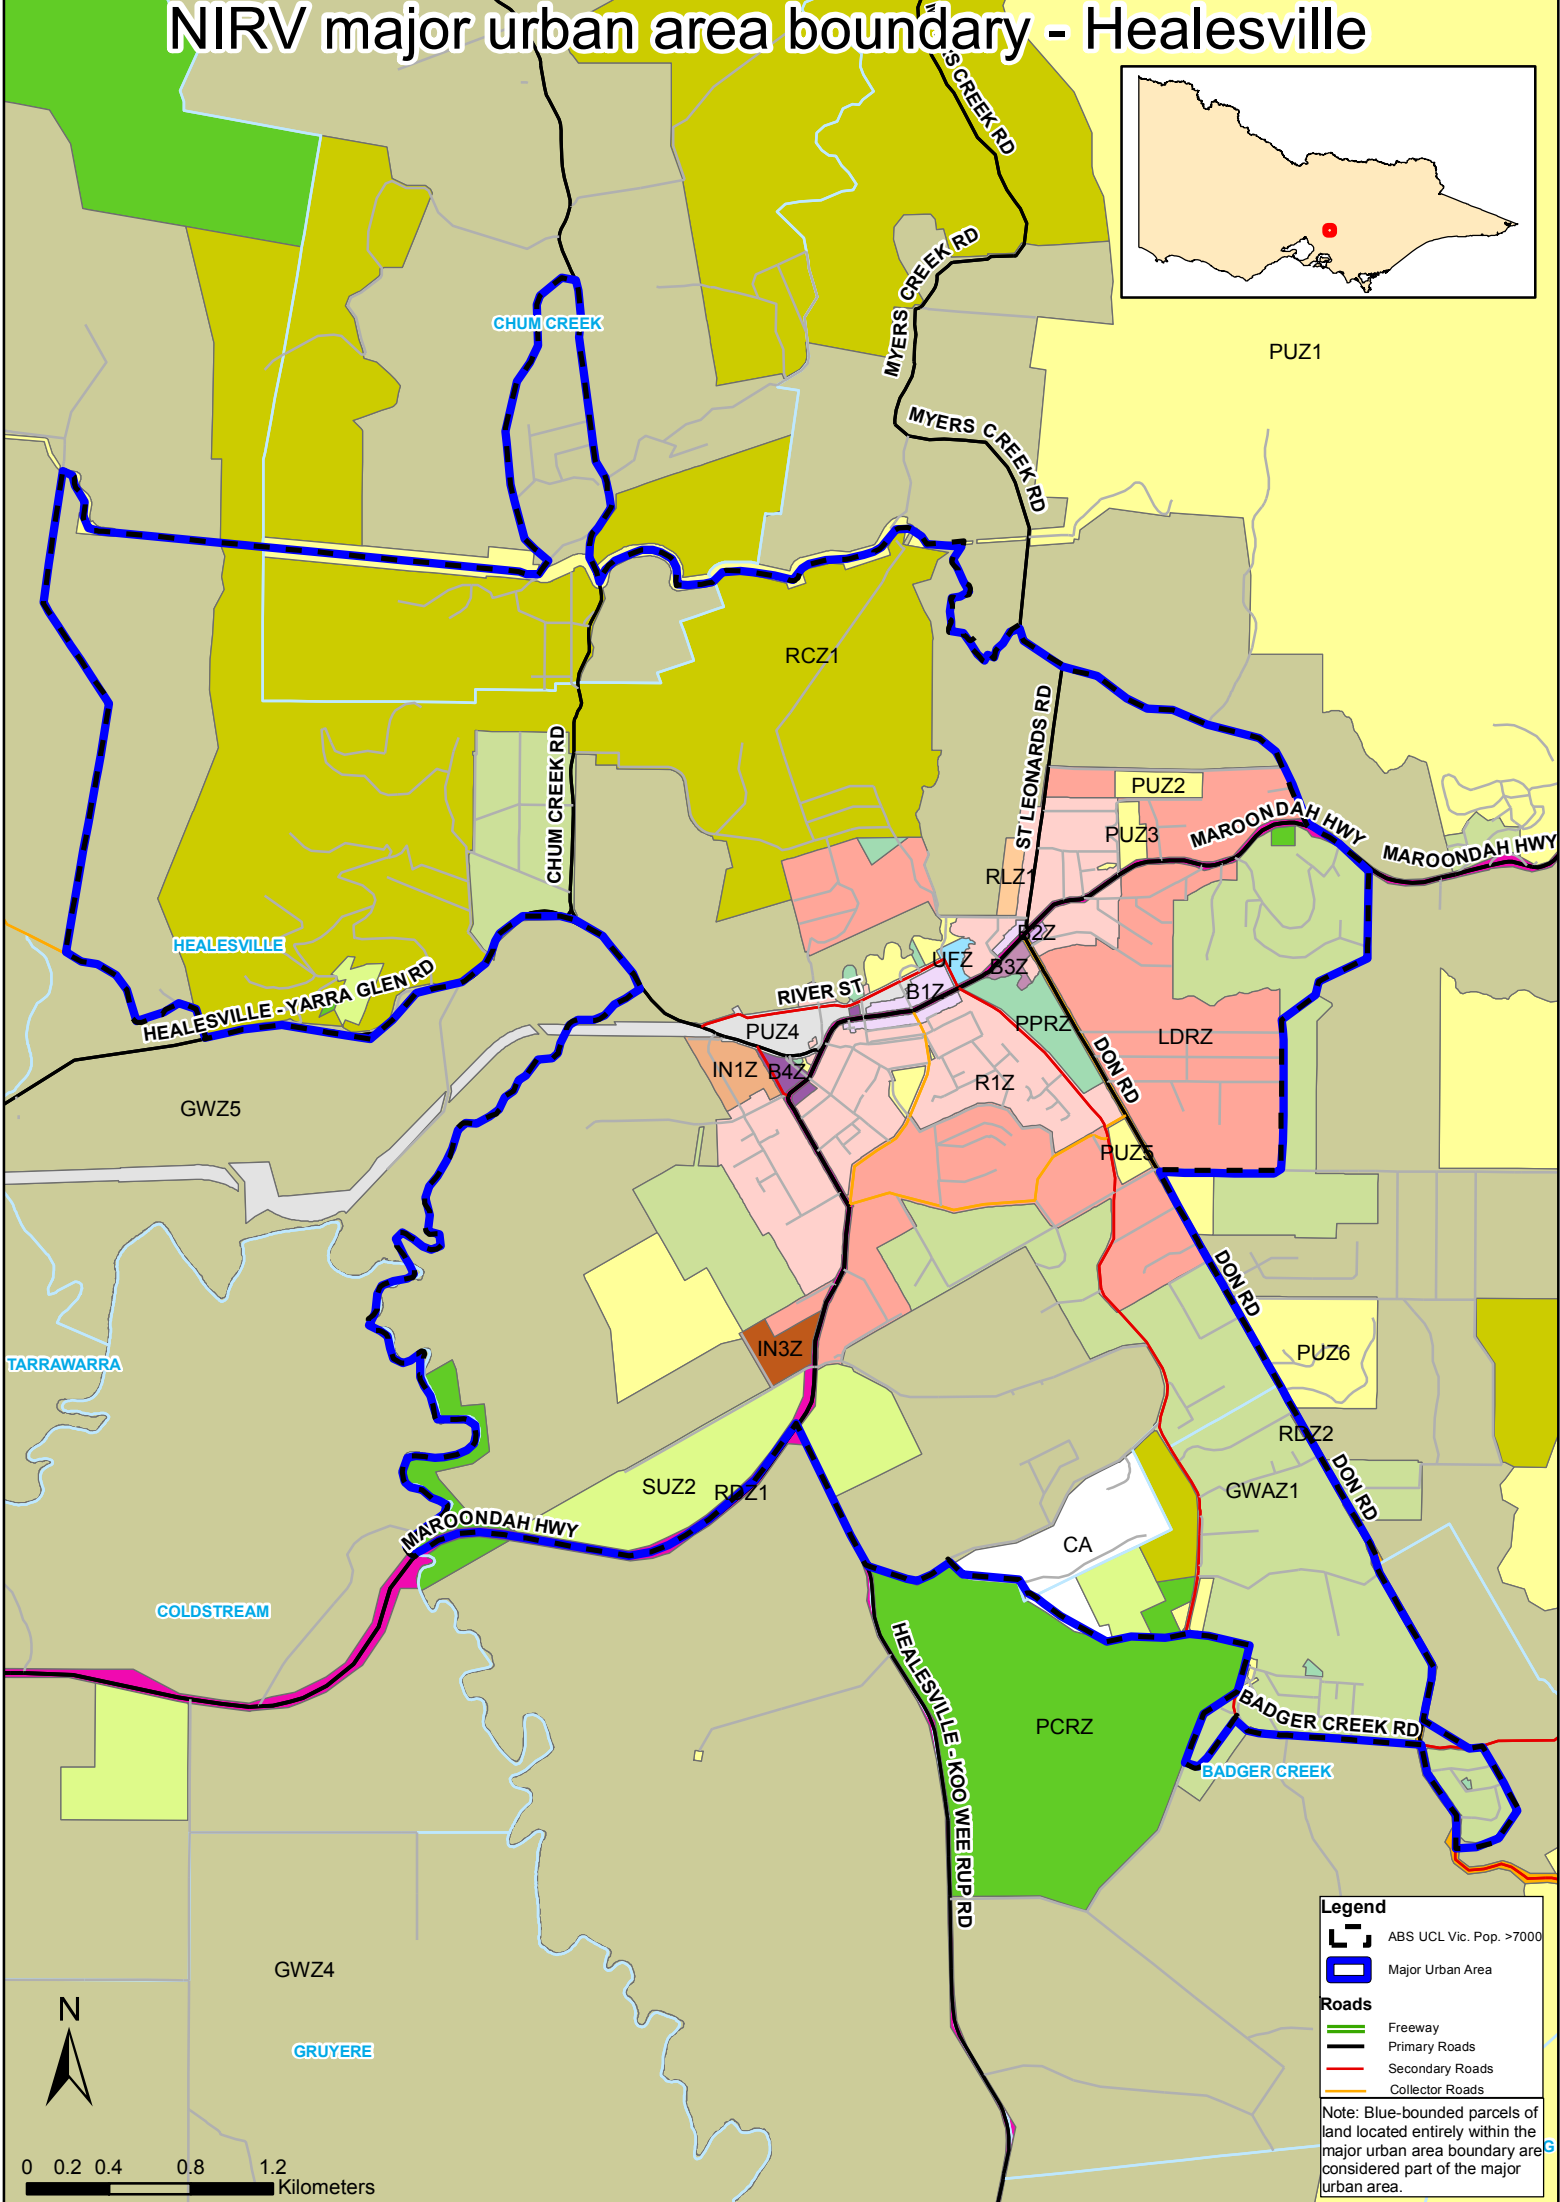

NIRV major urban area boundary - Healesville

Legend

- ABS UCL Vic. Pop. >7000
- Major Urban Area

Roads

- Freeway
- Primary Roads
- Secondary Roads
- Collector Roads

Note: Blue-bounded parcels of land located entirely within the major urban area boundary are considered part of the major urban area.