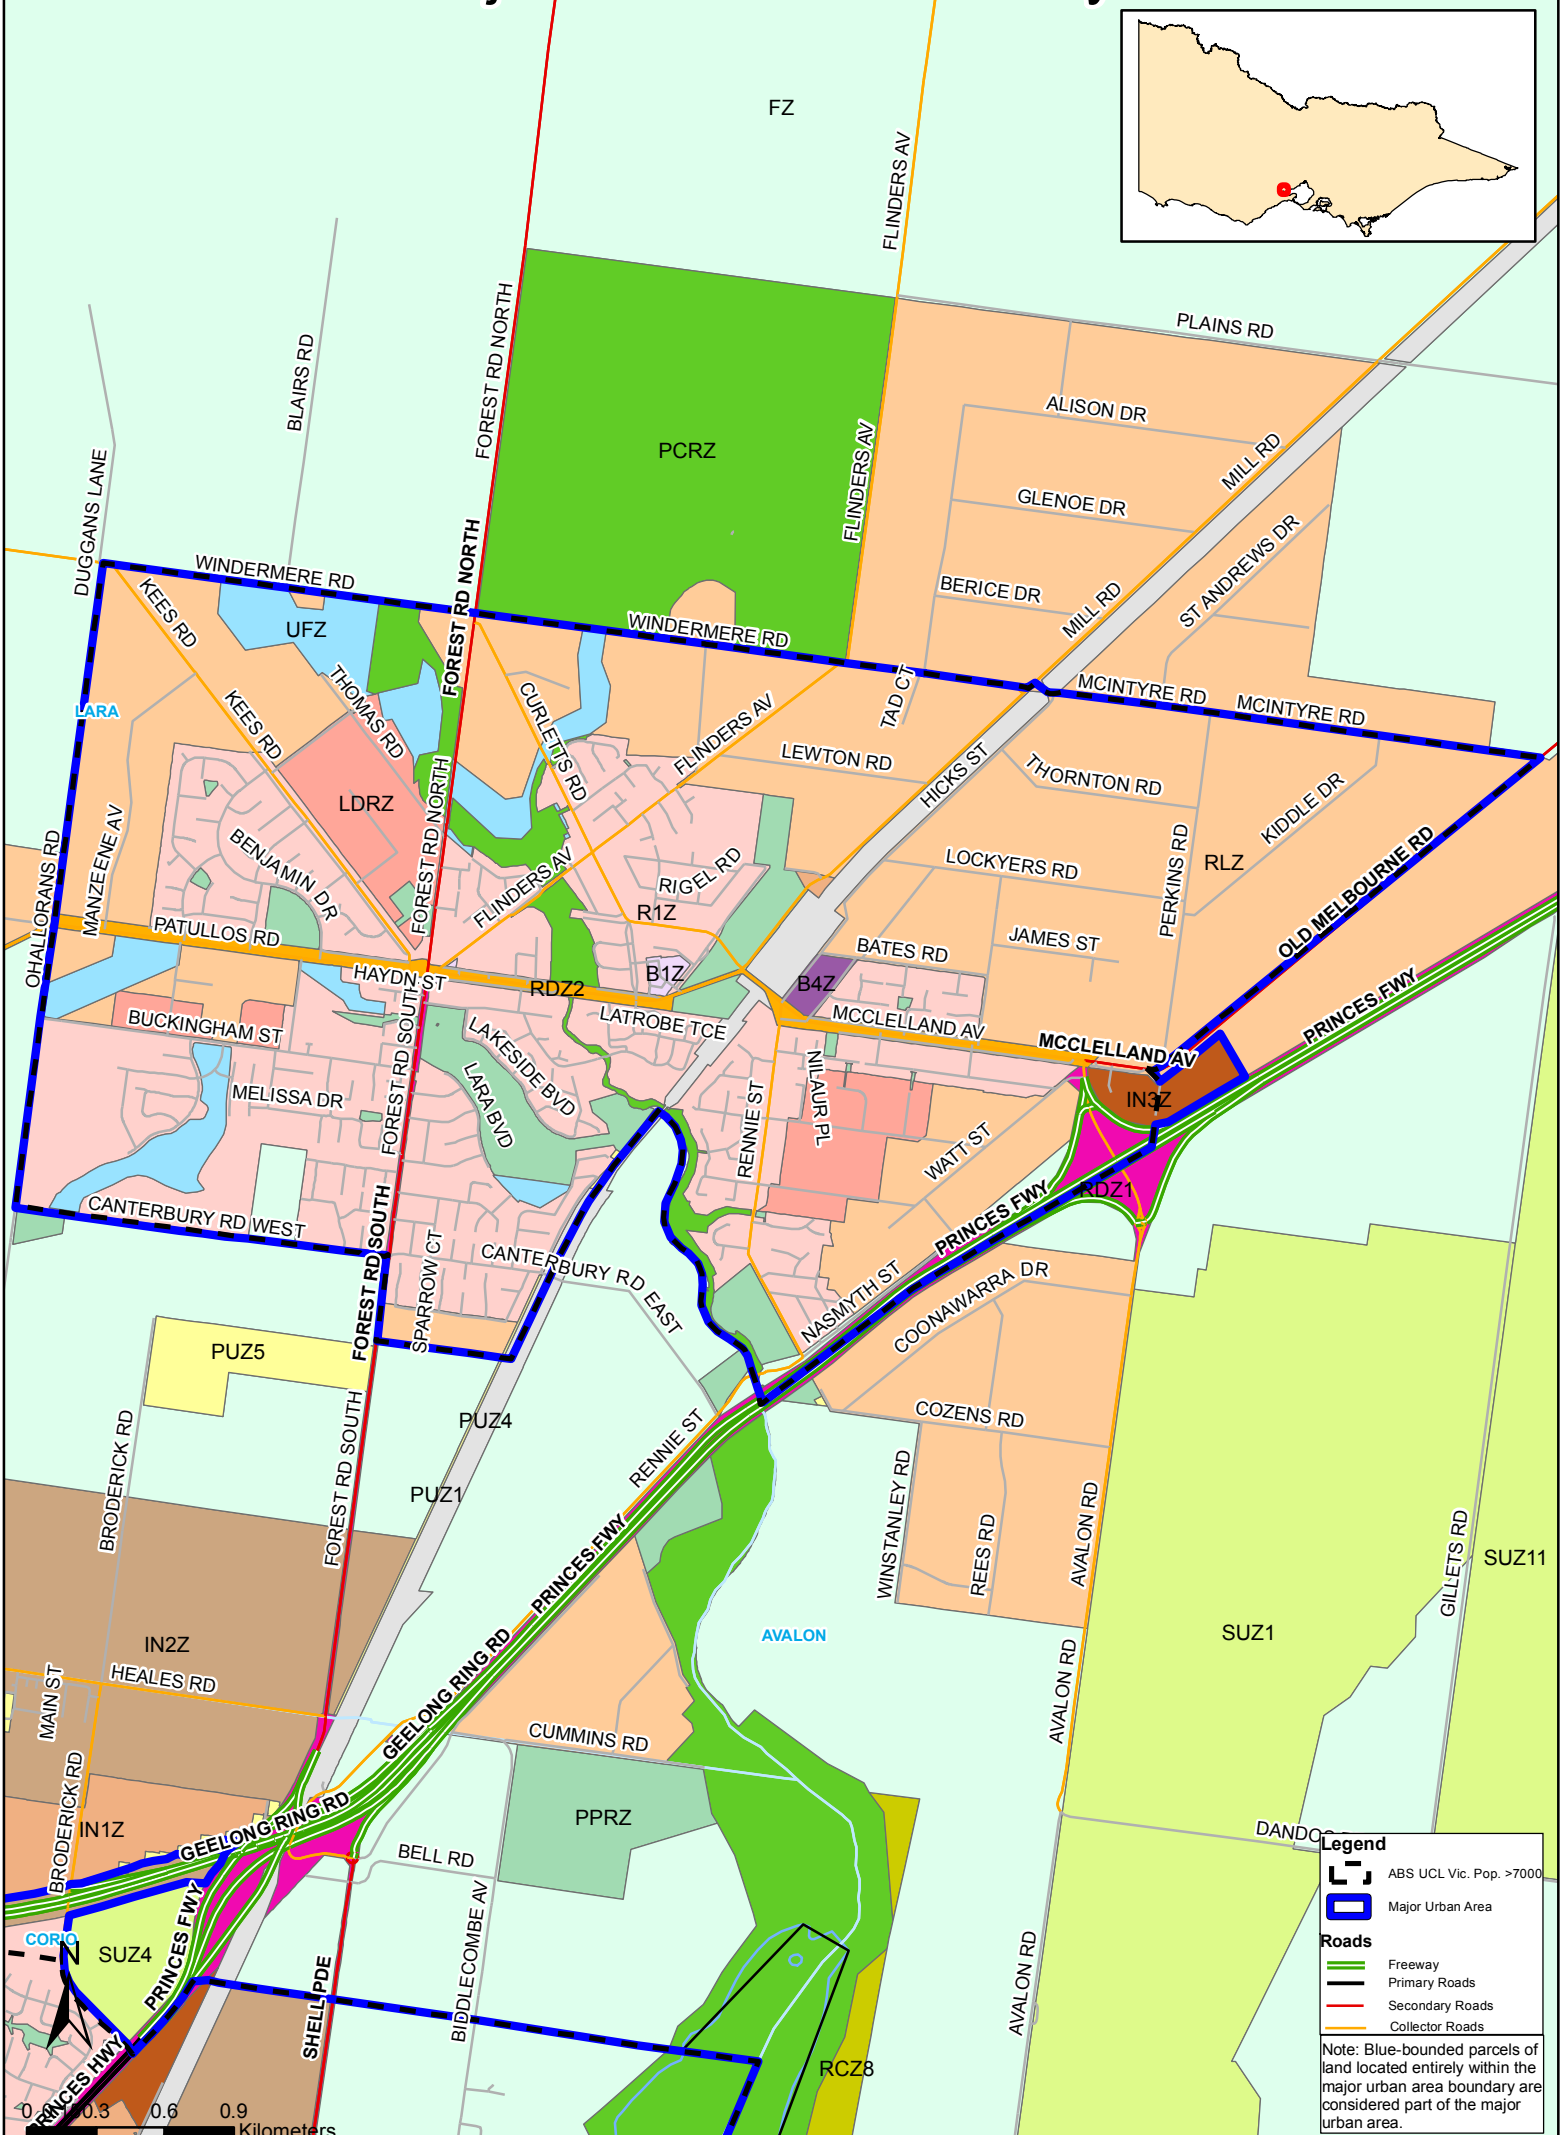

NIRV major urban area boundary - Lara

Legend

- ABS UCL Vic. Pop. >7000
- Major Urban Area

Roads

- Freeway
- Primary Roads
- Secondary Roads
- Collector Roads

Note: Blue-bordered parcels of land located entirely within the major urban area boundary are considered part of the major urban area.