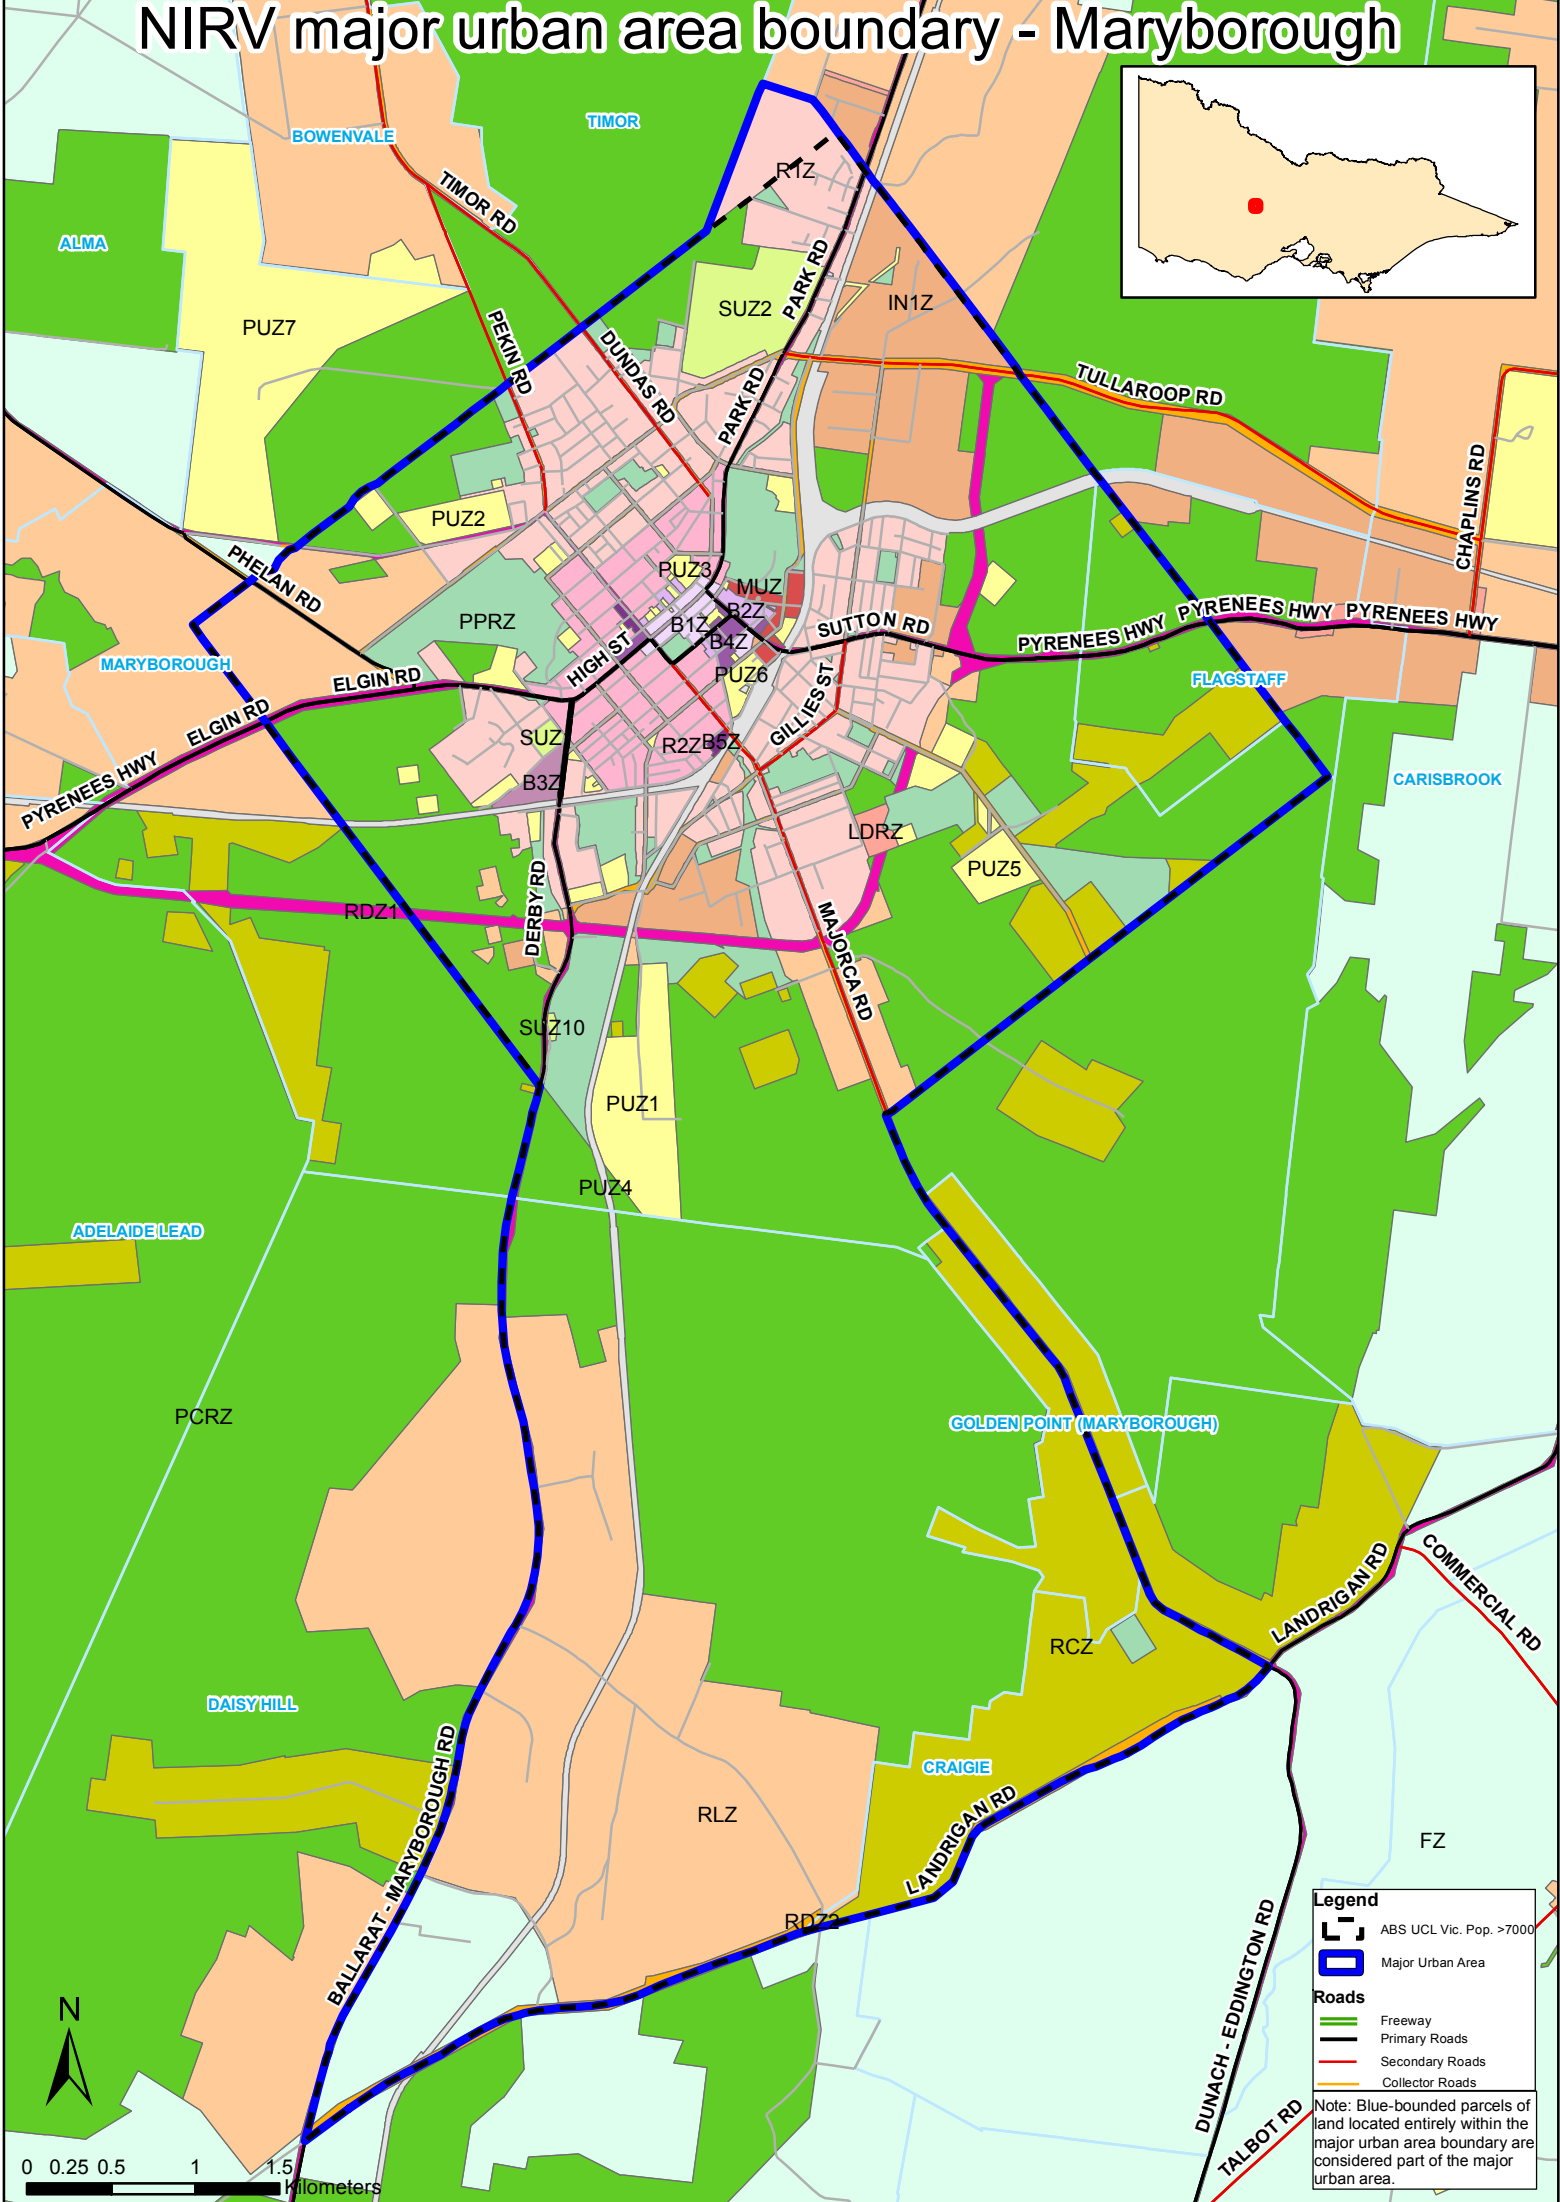

NIRV major urban area boundary - Maryborough

Legend

- ABS UCL Vic. Pop. >7000
- Major Urban Area
- Roads**
- Freeway
- Primary Roads
- Secondary Roads
- Collector Roads

Note: Blue-bounded parcels of land located entirely within the major urban area boundary are considered part of the major urban area.