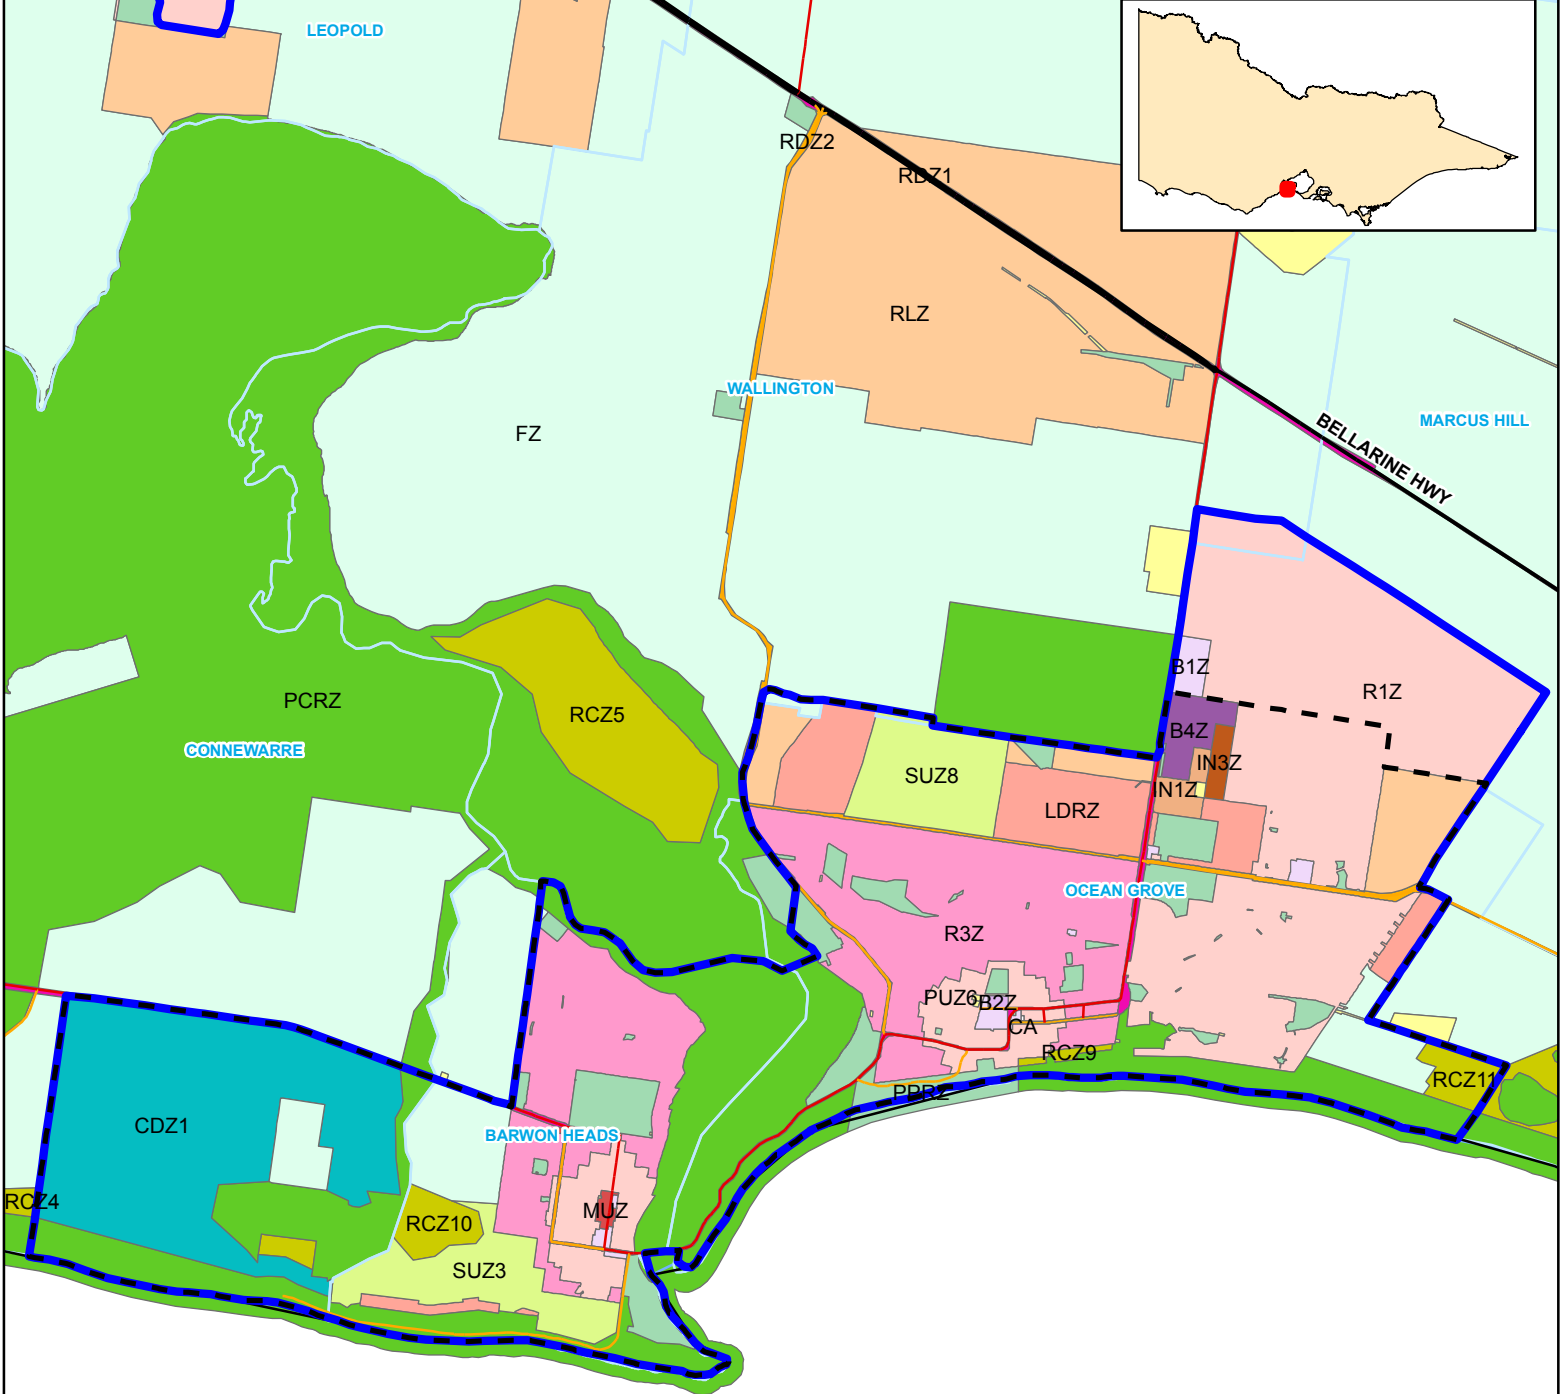

NIRV major urban area boundary - Ocean Grove-Barwon Heads

0 0.3 0.6 1.2 1.8 Kilometers

Legend

- ABS UCL Vic. Pop. >7000
- Major Urban Area

Roads

- Freeway
- Primary Roads
- Secondary Roads
- Collector Roads

Note: Blue-bounded parcels of land located entirely within the major urban area boundary are considered part of the major urban area.