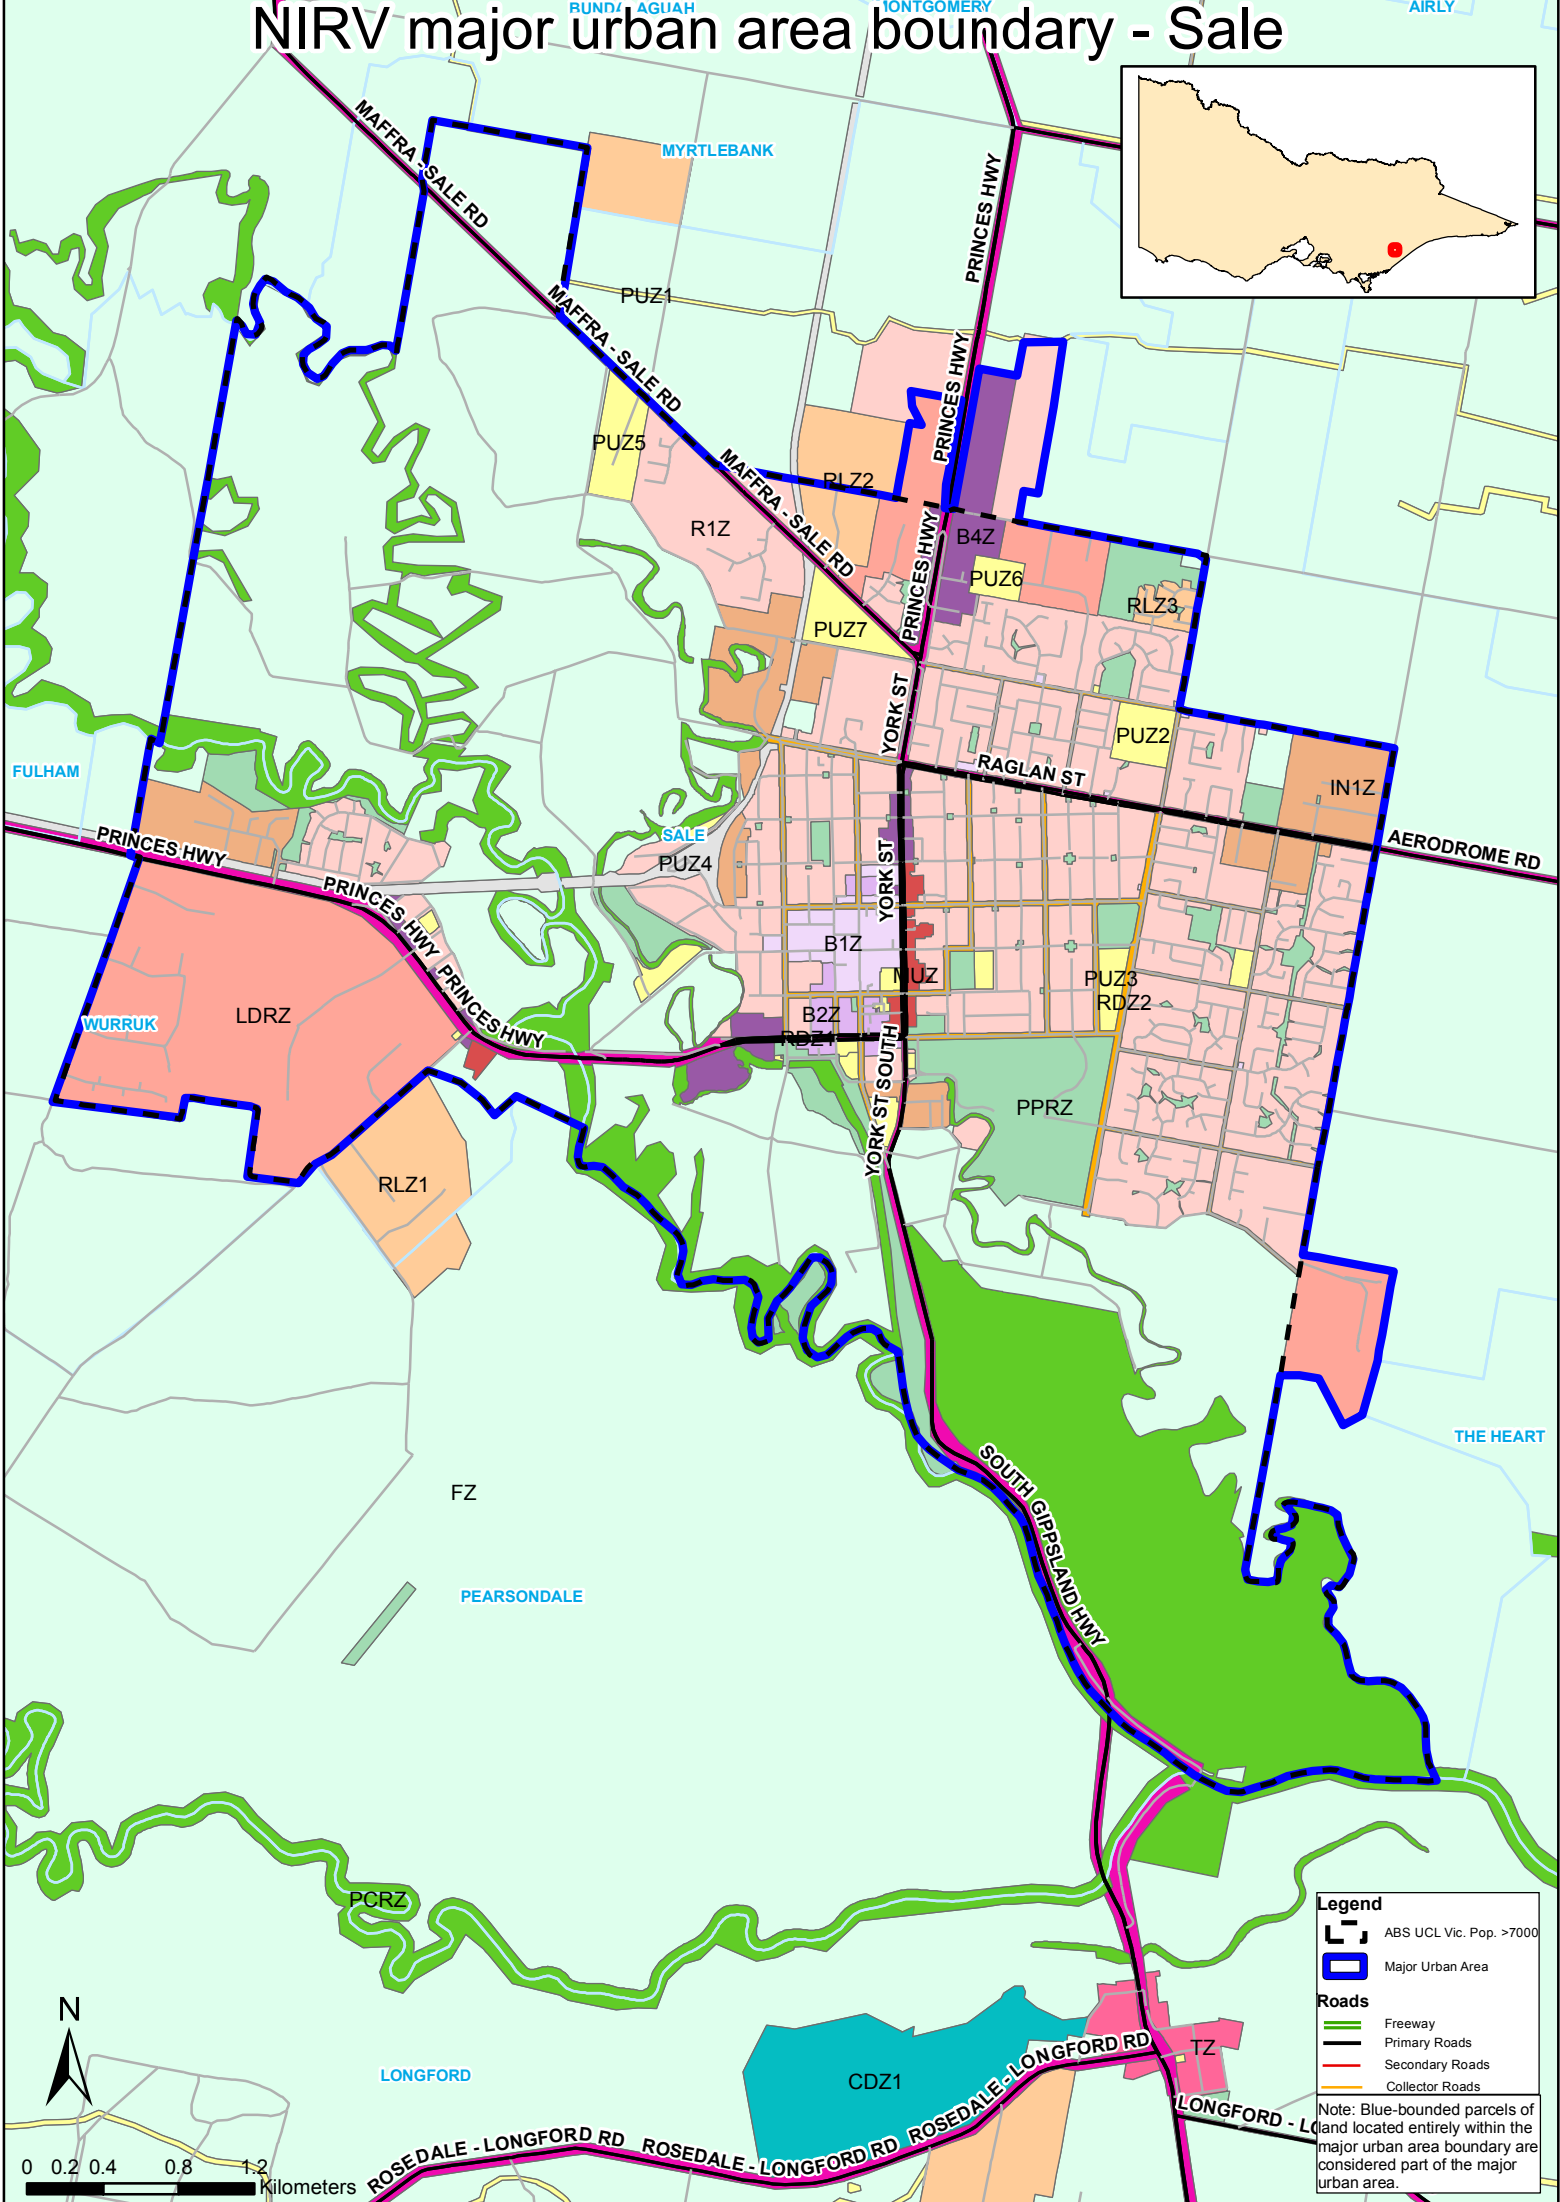

NIRV major urban area boundary - Sale

RUND/AGUIAH

YONGTOMERY

AIRLY

Legend

- ABS UCL Vic. Pop. >7000
- Major Urban Area

Roads

- Freeway
- Primary Roads
- Secondary Roads
- Collector Roads

Note: Blue-bounded parcels of land located entirely within the major urban area boundary are considered part of the major urban area.