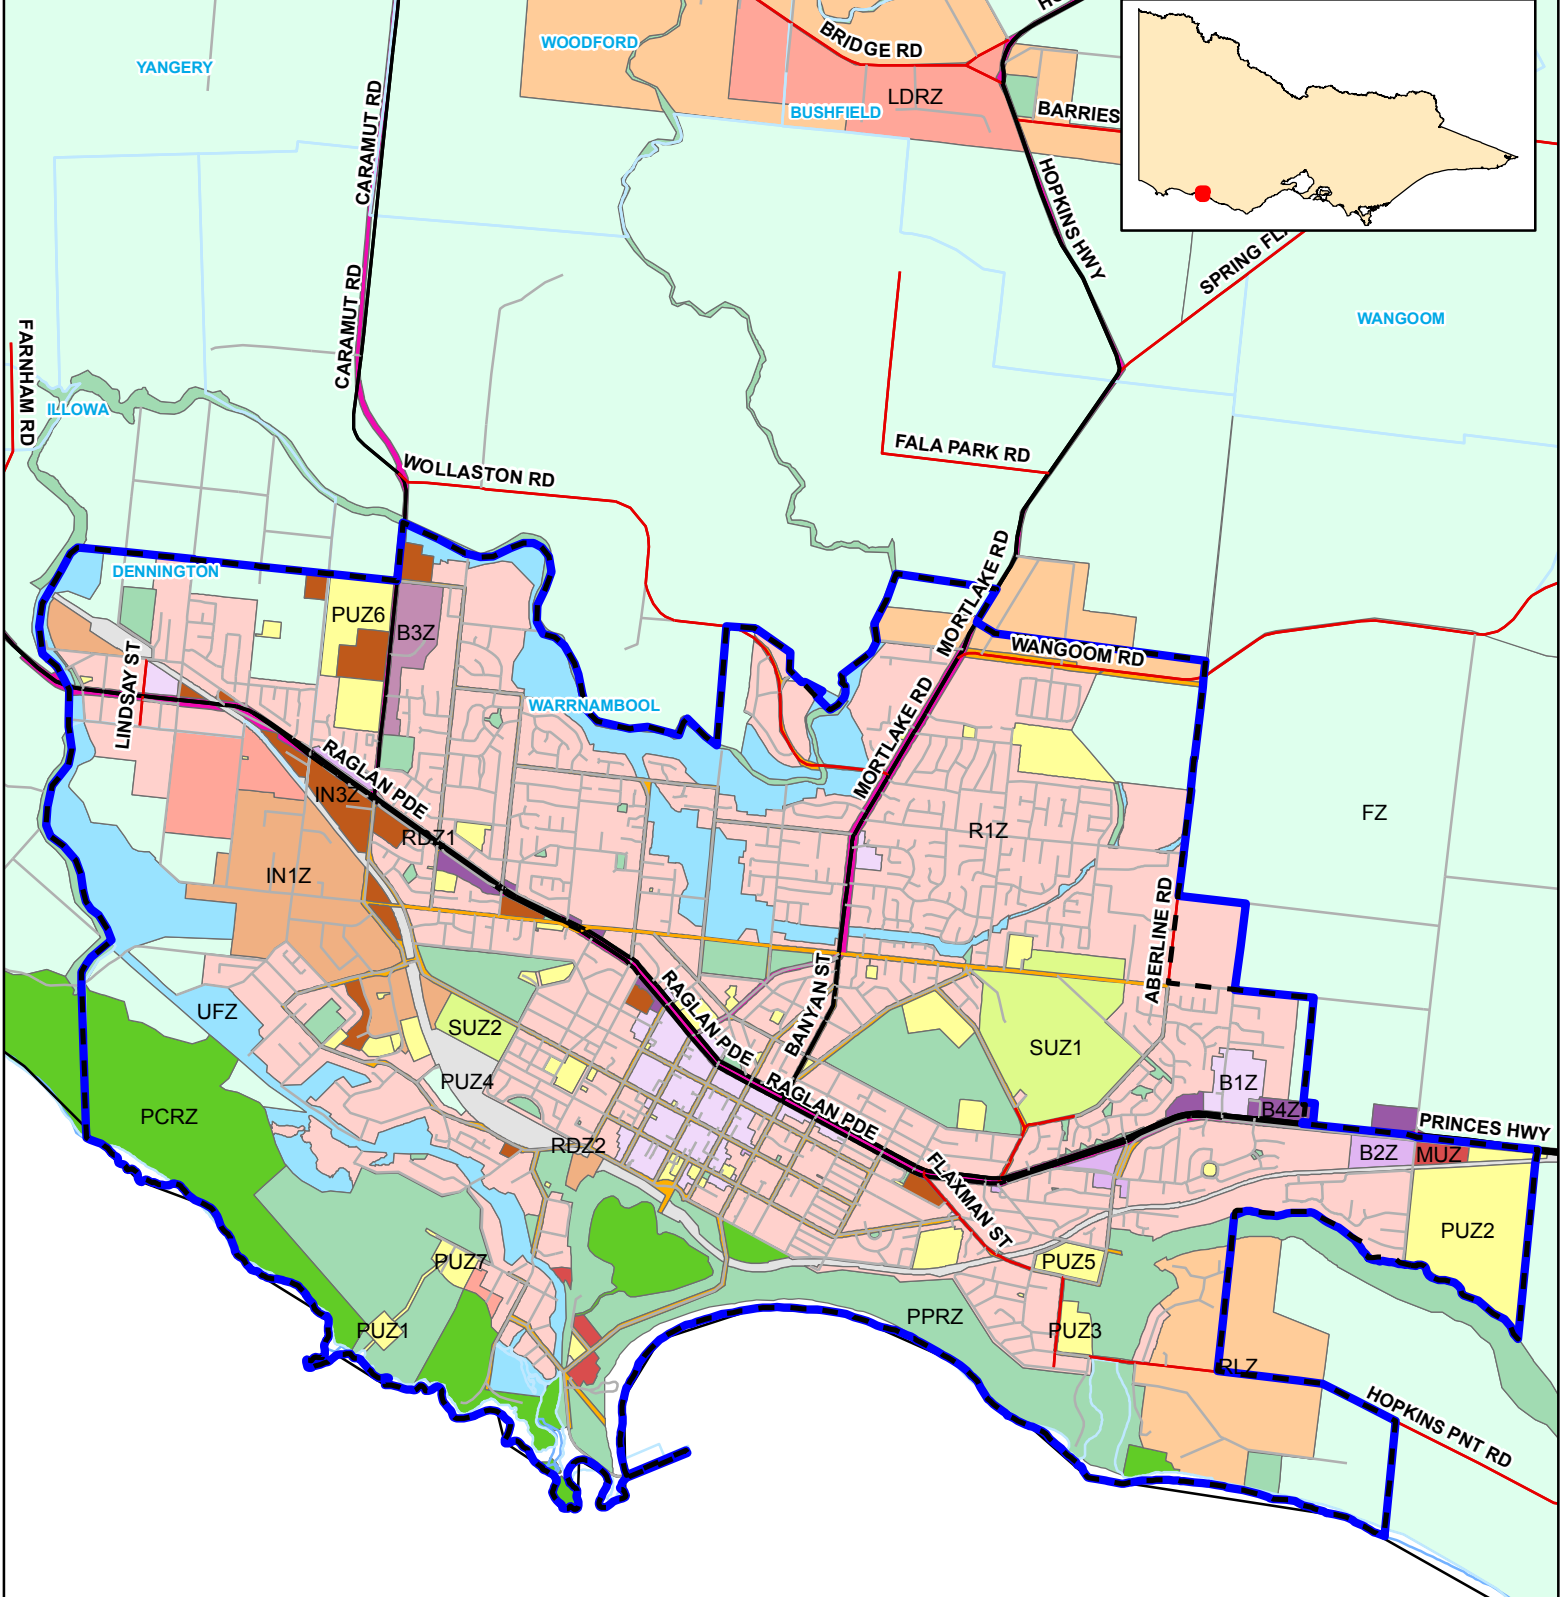

NIRV major urban area boundary - Warrnambool

0 0.25 0.5 1 1.5 Kilometers

Legend

-  ABS UCL Vic. Pop. >7000
-  Major Urban Area

Roads

-  Freeway
-  Primary Roads
-  Secondary Roads
-  Collector Roads

Note: Blue-bounded parcels of land located entirely within the major urban area boundary are considered part of the major urban area.